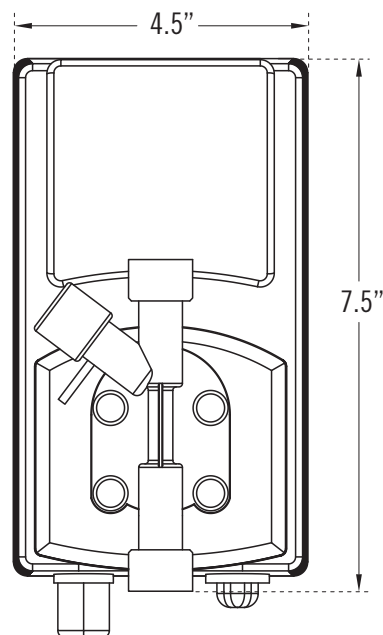

AromaSteam

CONTENTS:

- 6 feet of pressure hose
- 2 feet of suction hose
- Filter
- Atomizing Nozzle
- Installation and Operation Manual

- Electronic oil delivery system evenly infuses scent into steam
- Complete with hoses, fittings and oil atomizer
- Can be controlled directly from an iSteam® or iTempoPlus®
- AromaSteam System oils available in one-liter bottles
- The AromaSteam is rated 0.5 Amps at 120 VAC
- cULus Listed

Dimensions: 7.5"W x 4.5"H x 4.5"D
 Weight: 5 pounds
 Motor voltage 120 VAC, 50/60 Hz
 Current Draw 0.5 Amps

! WARNING Not for use in acrylic or fiberglass rooms.

FOR ILLUSTRATIVE PURPOSES ONLY. IMPORTANT NOTE: FOR SAFE AND TROUBLE FREE INSTALLATION visit mrsteam.com before installation to download the Installation, Operation and Maintenance Manual or refer to the manual provided with the unit.